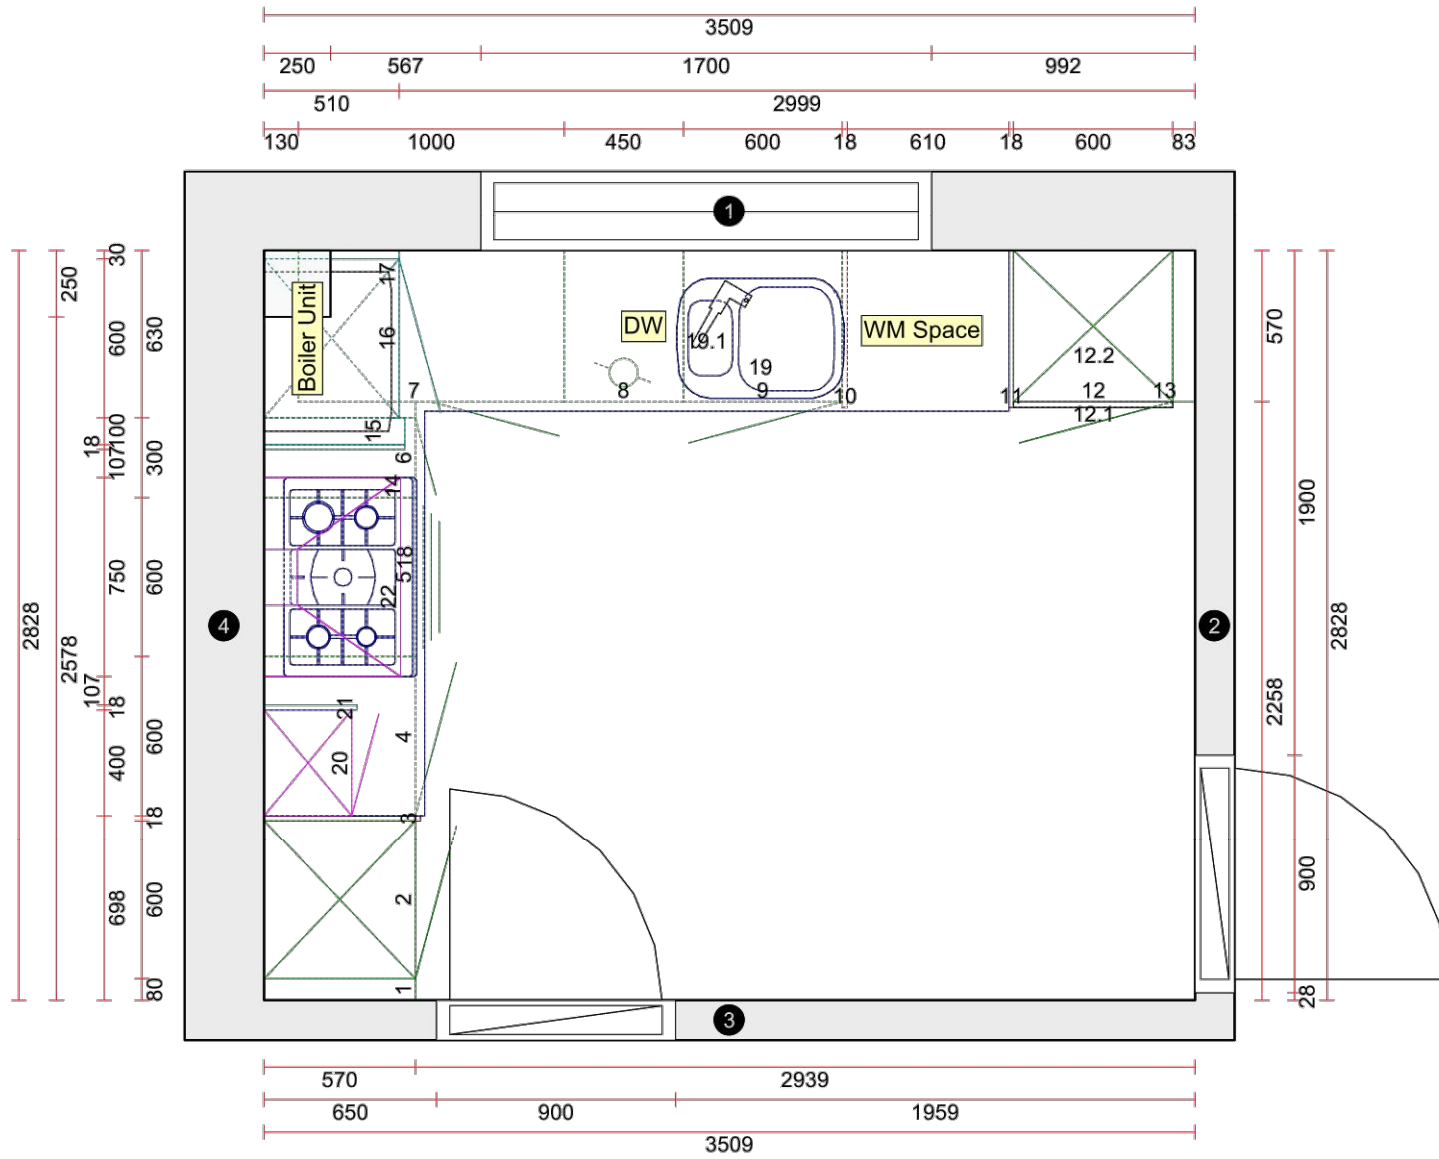

Fax:

E-Mail:

**Kompact Kitchens**  
White Gloss

Our ref.:  
Telephone:

**WB\_Shotts\_T02 Aspen**

Work number:  
Home number:

**Leaker Direct**  
 Telephone:  
 Fax:  
 E-Mail:

Kompact Kitchens  
 White Gloss  
 Scale: Fit to frame  
 Our ref.:  
 Telephone: