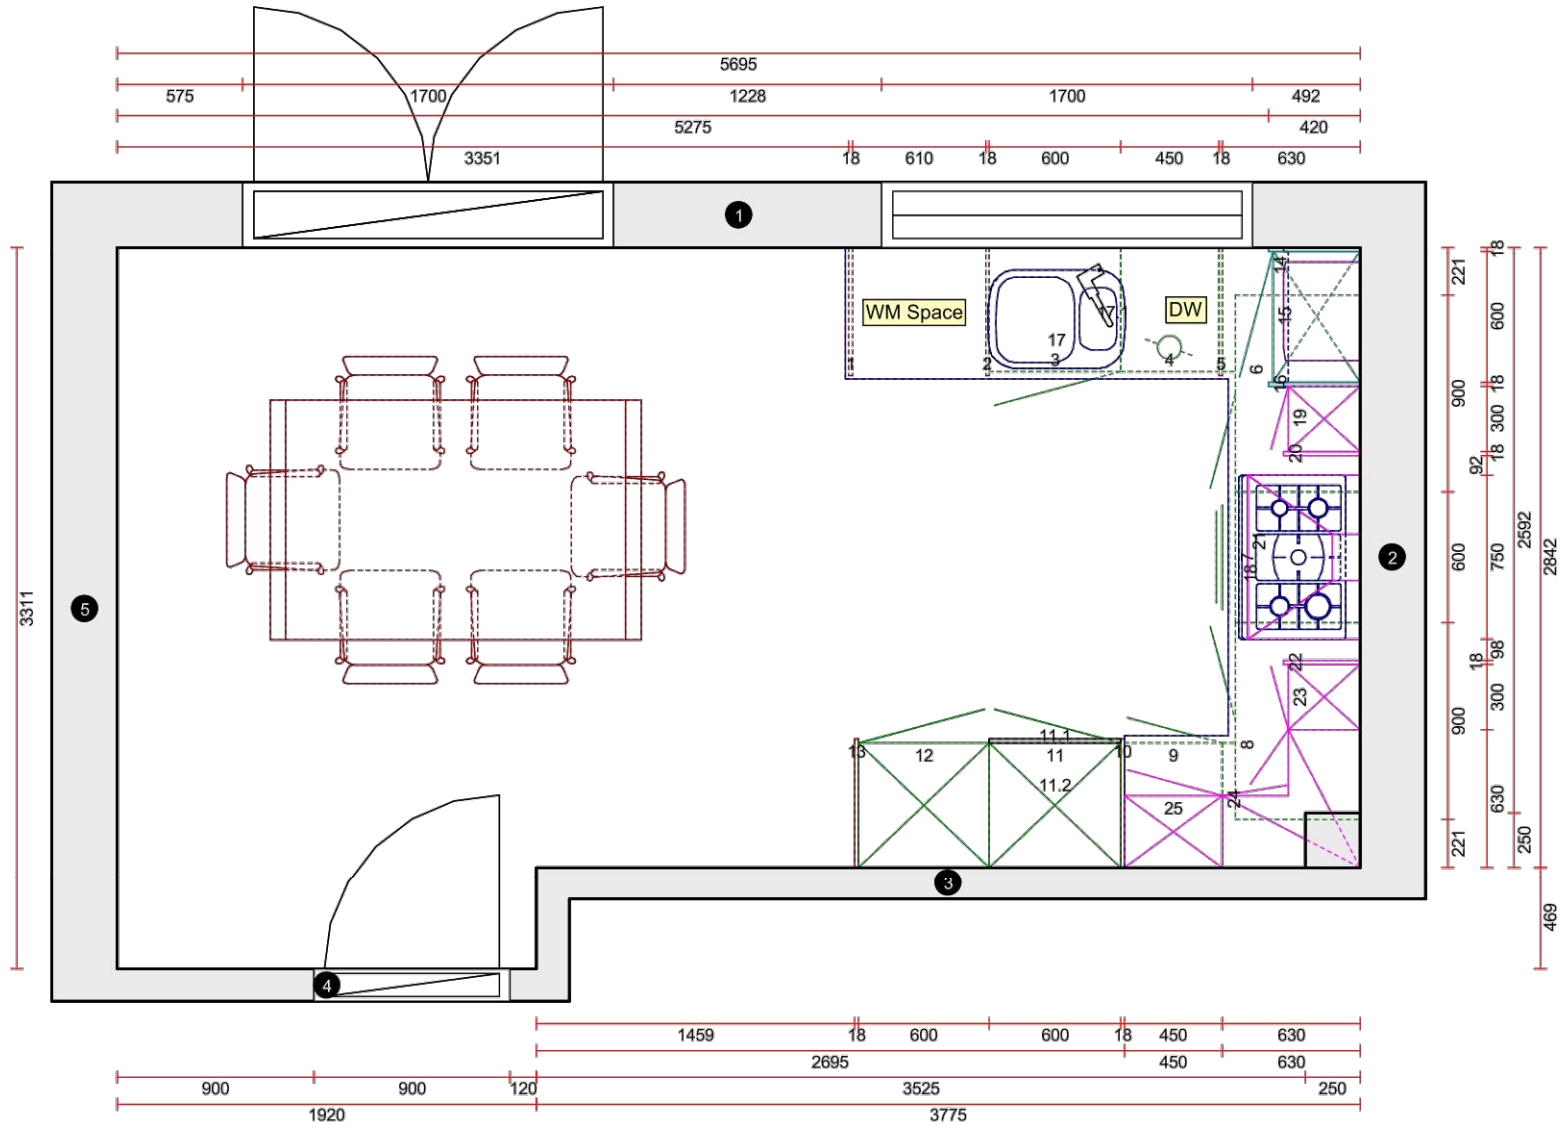

Leaker Direct

Telephone:

Fax:

E-Mail:

Kompact Kitchens
White Gloss

Our ref.:
Telephone:

WB- Shotts- T01 Beech

Work number:
Home number:

Leaker Direct
Telephone:
Fax:
E-Mail:

Kompact Kitchens
White Gloss

Our ref.:
Telephone:

WB- Shotts- T01 Beech

Work number:
Home number:

Leaker Direct
 Telephone:
 Fax:
 E-Mail:

Kompact Kitchens
 White Gloss
 Scale: Fit to frame
 Our ref.:
 Telephone: