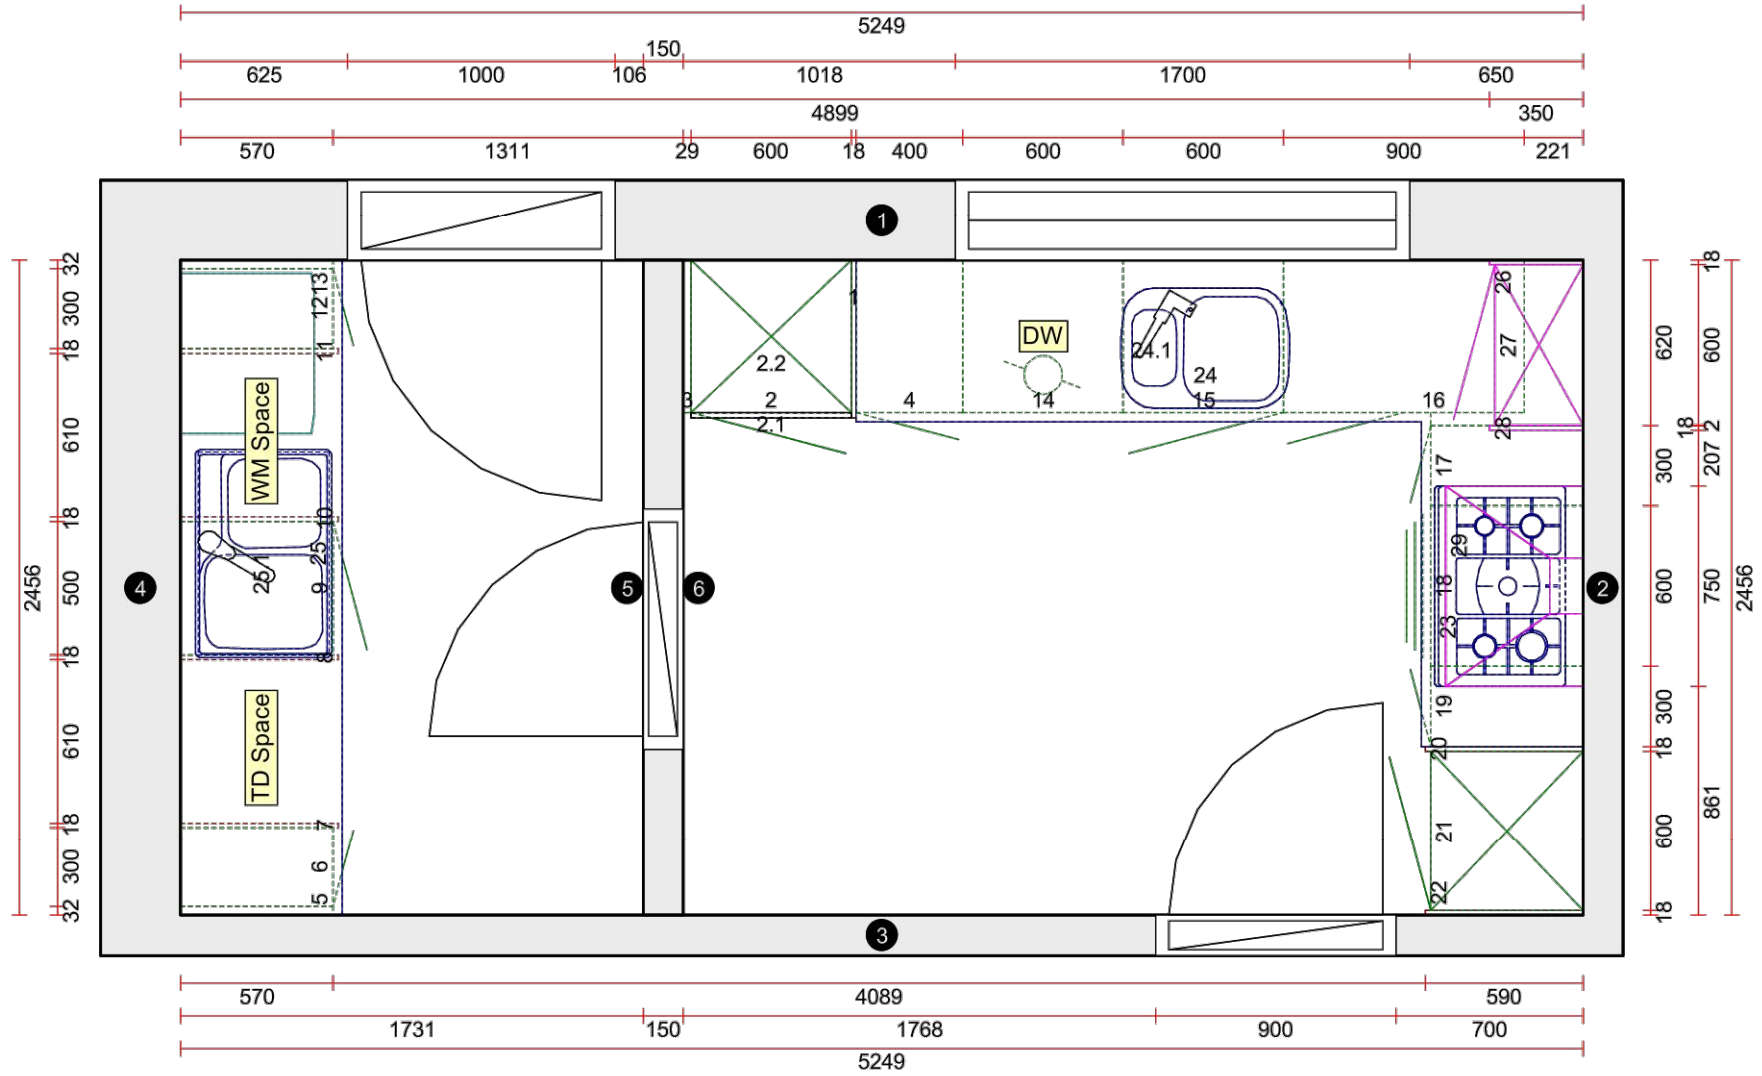

Leaker Direct
Telephone:
Fax:
E-Mail:

Kompact Kitchens
White Gloss
Scale: Fit to frame
Our ref.:
Telephone:

WB_Shotts_T06 Cedar
Work number:
Home number: