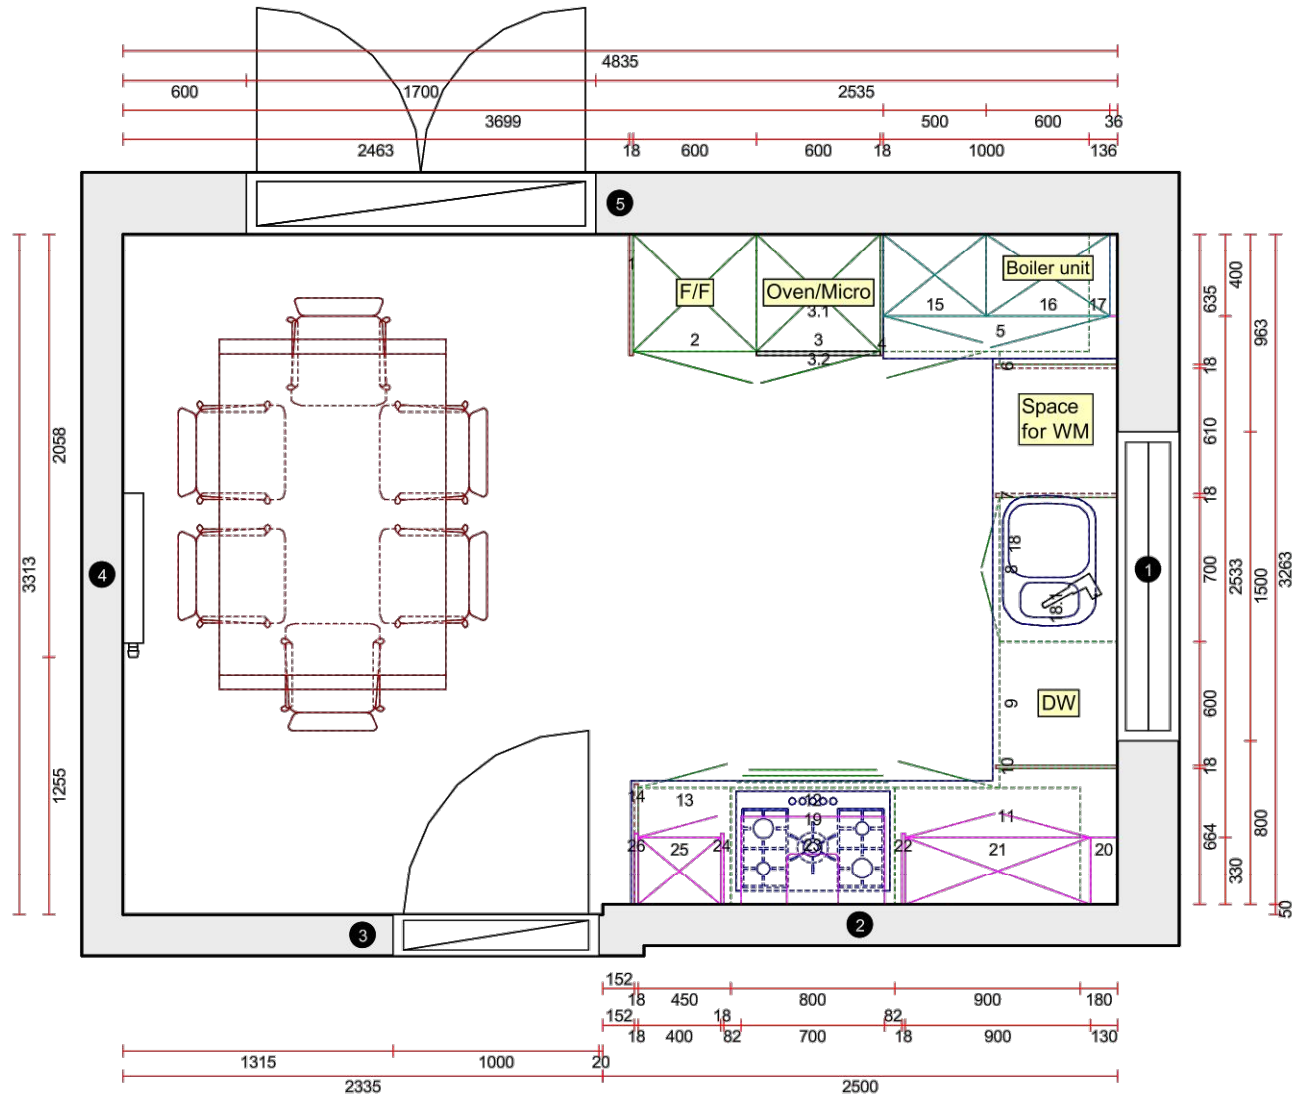

Telephone:
Fax:
E-Mail:

Kompact Kitchens
White Gloss

Our ref.:
Telephone:

WB Properties_Plot 120_Cherry

Work number:
Home number:

Leaker Direct
 Telephone:
 Fax:
 E-Mail:

Kompact Kitchens
 White Gloss
 Scale: Fit to frame
 Our ref.:
 Telephone:

WB Properties_Plot 120_Cherry
 Work number:
 Home number: