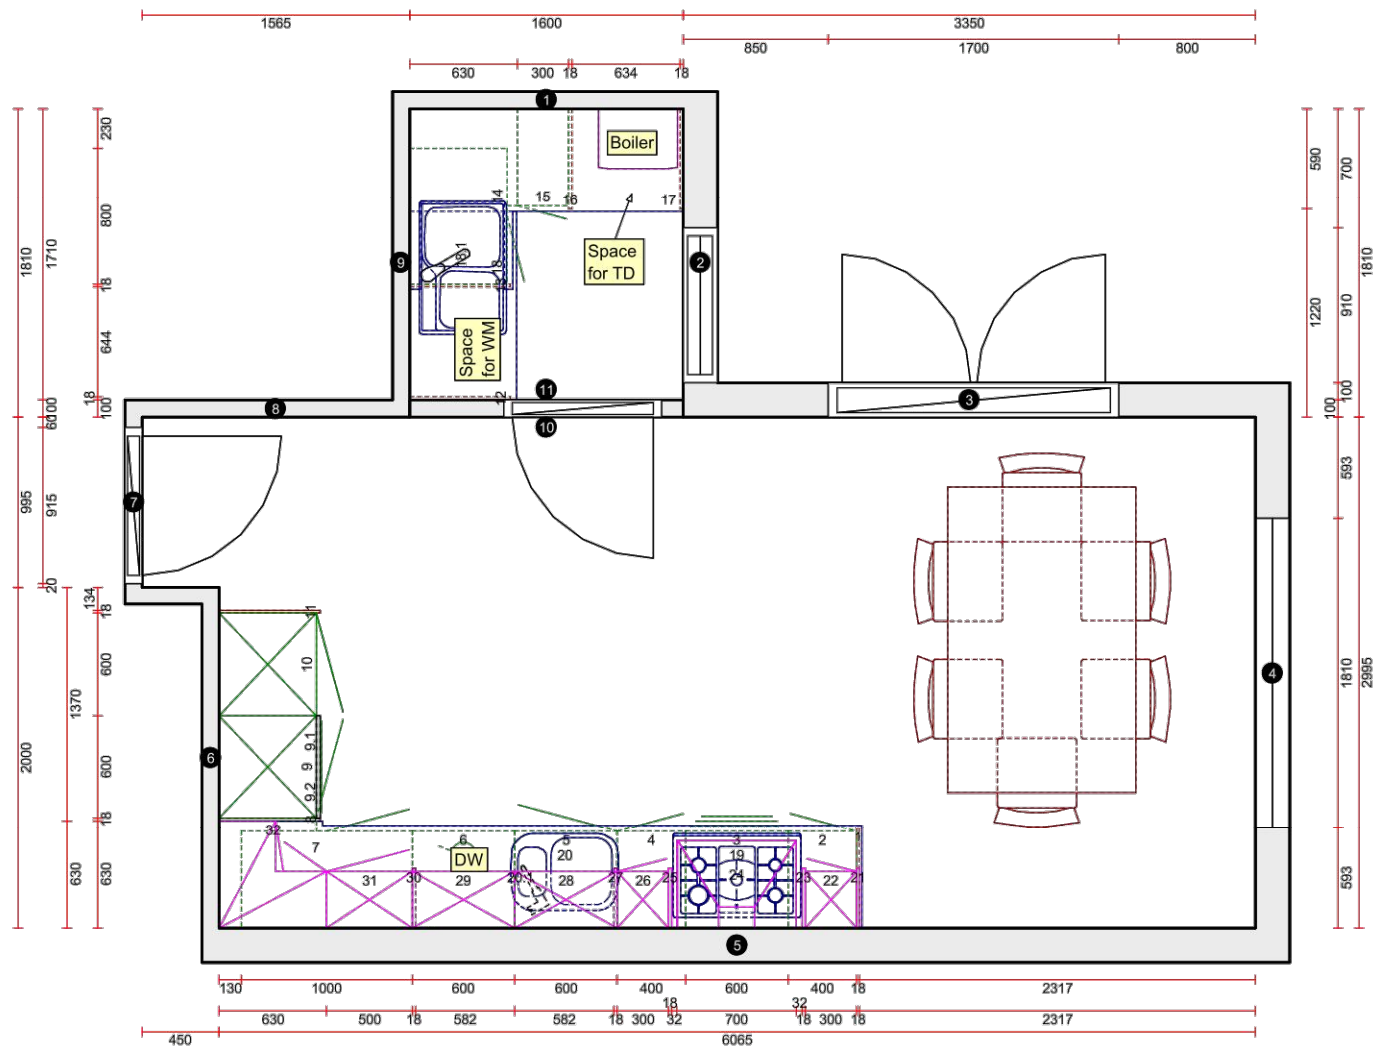

**Kompact Kitchens**  
White Gloss  
  
Our ref.:  
Telephone:

**WB\_Shotts\_T13\_Dogwood**  
  
Work number:  
Home number:

**Leaker Direct**  
 Telephone:  
 Fax:  
 E-Mail:

Kompact Kitchens  
 White Gloss  
 Scale: Fit to frame  
 Our ref.:  
 Telephone: