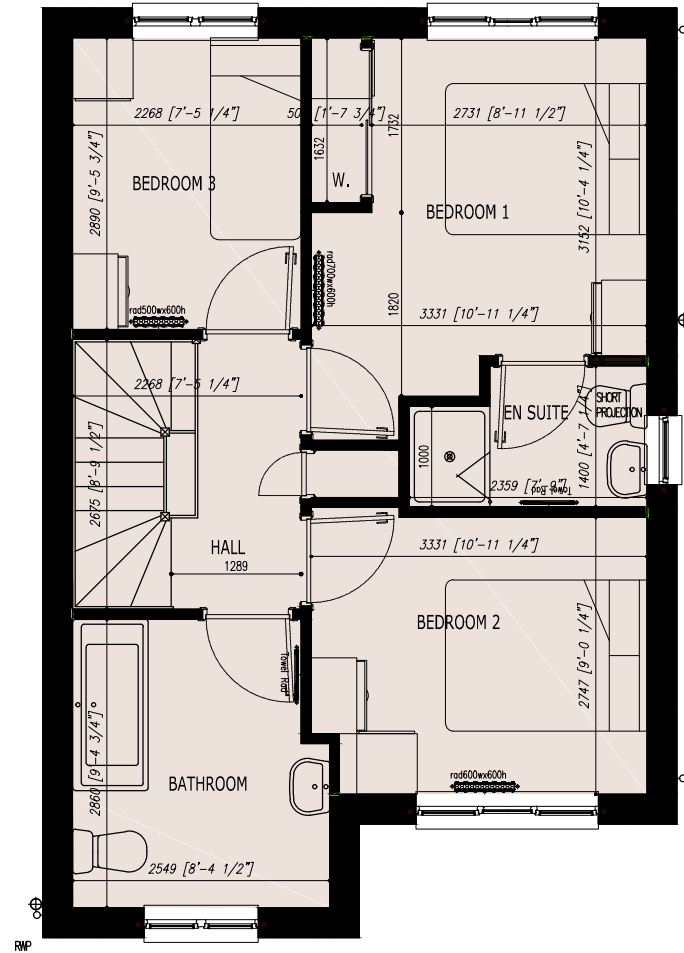

All images are artist's impression, not part of any contract and subject to alteration without notice

Gross Internal Floor Area 91.4m²

GIFA figure includes loadbearing walls, partitions and voids
 All elevations are approximate, may alter without notice, and are not part of any contract
 All dimensions are taken to the longest size
 All dimensions are approximate, may alter without notice, and are not part of any contract
 All areas are approximate, may alter without notice, and are not part of any contract
 Kitchen layout is indicative
 Furniture is not included
 Detached garage maybe included on some plots, refer to estate agents for clarification

Beech House Type

Hogganfield, Glasgow