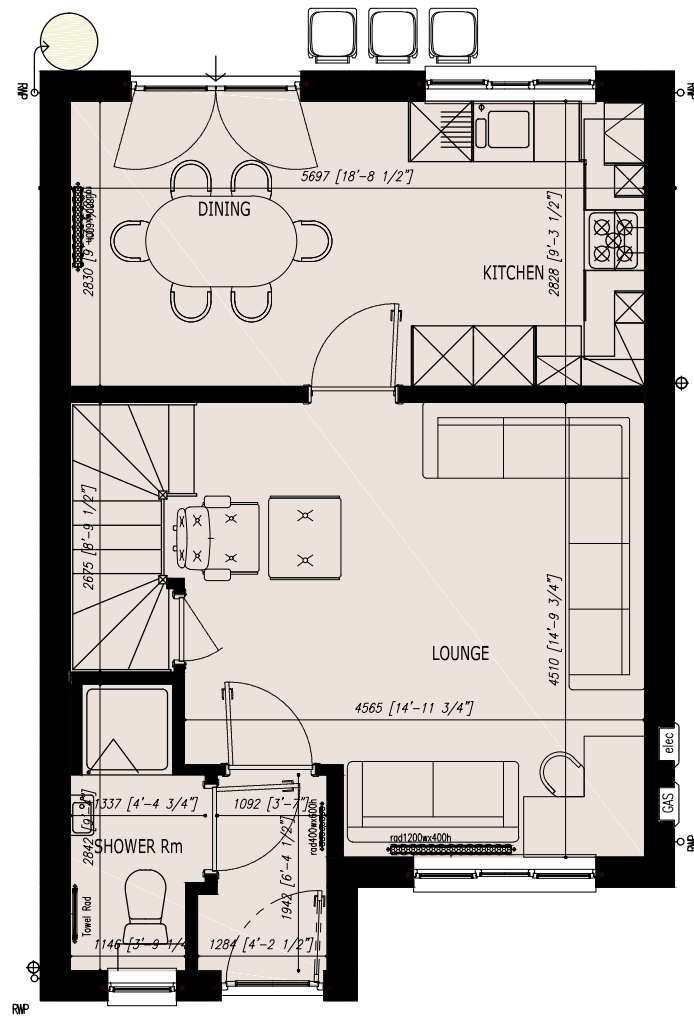

All images are artist's impression, not part of any contract and subject to alteration without notice

Gross Internal Floor Area 91.4m²

GIFA figure includes loadbearing walls, partitions and voids
 All elevations are approximate, may alter without notice, and are not part of any contract
 All dimensions are taken to the longest size
 All dimensions are approximate, may alter without notice, and are not part of any contract
 All areas are approximate, may alter without notice, and are not part of any contract
 Kitchen layout is indicative
 Furniture is not included
 Detached garage maybe included on some plots, refer to estate agents for clarification

Beech House Type

Hogganfield, Glasgow