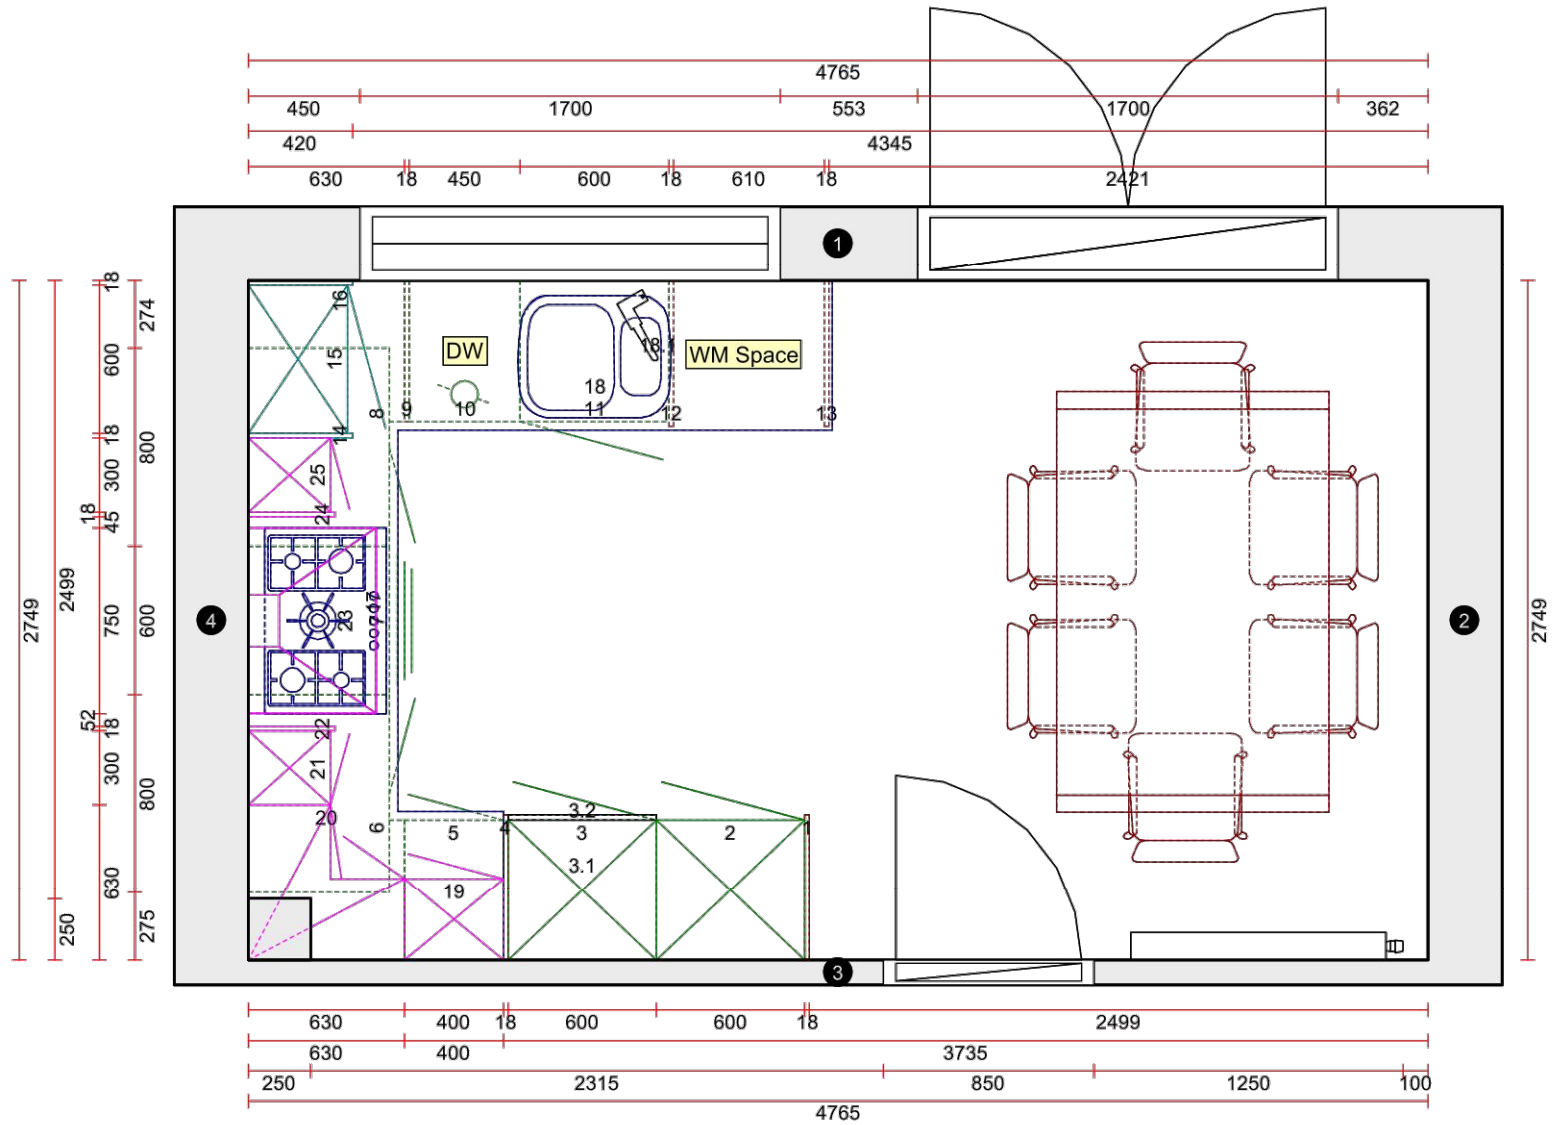

Our ref.:
Telephone:

WB_Shotts_SO1 Juniper

Work number:
Home number:

Leaker Direct

Telephone:
Fax:
E-Mail:

Kompact Kitchens
White Gloss

Scale: Fit to frame

Our ref.:
Telephone: