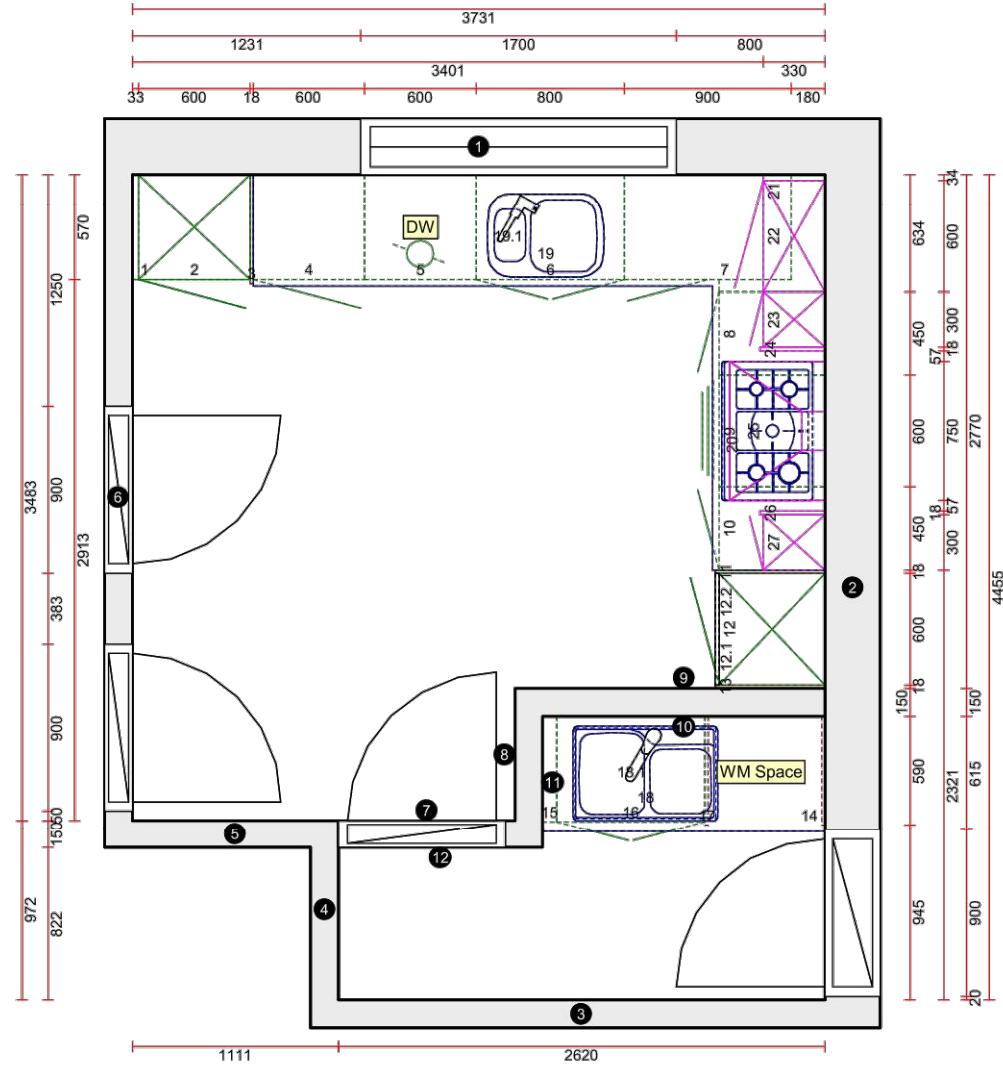

Leaker Direct
 Telephone:
 Fax:
 E-Mail:

Kompact Kitchens
 White Gloss
 Scale: Fit to frame
 Our ref.:
 Telephone:

WB_Shotts_T05 Maple
 Work number:
 Home number: