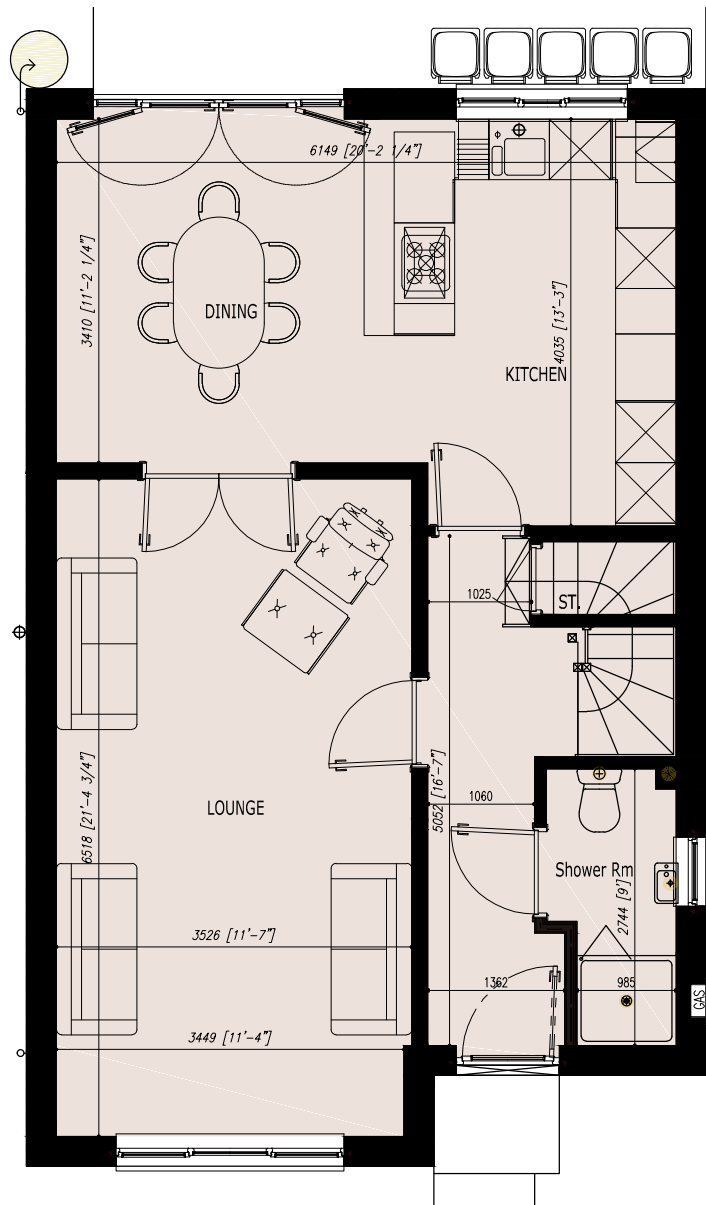

All images are artist's impression, not part of any contract and subject to alteration without notice

Gross Internal Floor Area 118.4m²

GIFA figure includes loadbearing walls, partitions and voids
 All elevations are approximate, may alter without notice, and are not part of any contract
 All dimensions are taken to the longest size
 All dimensions are approximate, may alter without notice, and are not part of any contract
 All areas are approximate, may alter without notice, and are not part of any contract
 Kitchen layout is indicative
 Furniture is not included
 Detached garage maybe included on some plots, refer to estate agents for clarification

Elder House Type Plot 16

Rhubarb Field Grove, Hogganfield