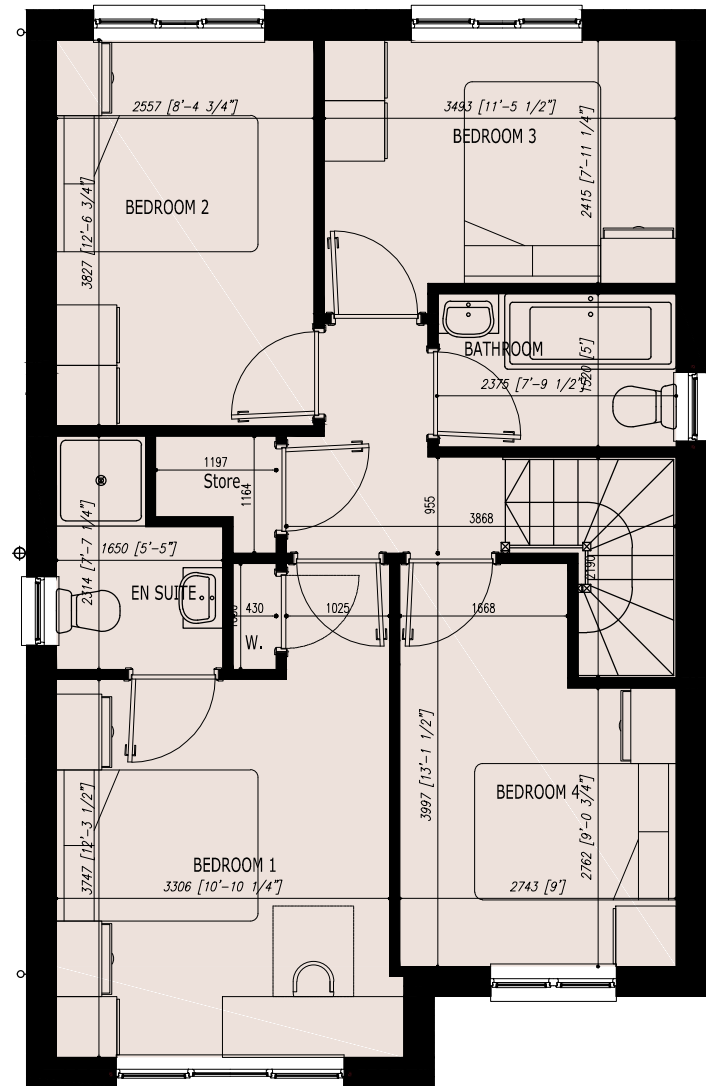

All images are artist's impression, not part of any contract and subject to alteration without notice

Gross Internal Floor Area 118.4m²

GIFA figure includes loadbearing walls, partitions and voids
 All elevations are approximate, may alter without notice, and are not part of any contract
 All dimensions are taken to the longest size
 All dimensions are approximate, may alter without notice, and are not part of any contract
 All areas are approximate, may alter without notice, and are not part of any contract
 Kitchen layout is indicative
 Furniture is not included
 Detached garage maybe included on some plots, refer to estate agents for clarification

Elder House Type Plot 16

Rhubarb Field Grove, Hogganfield